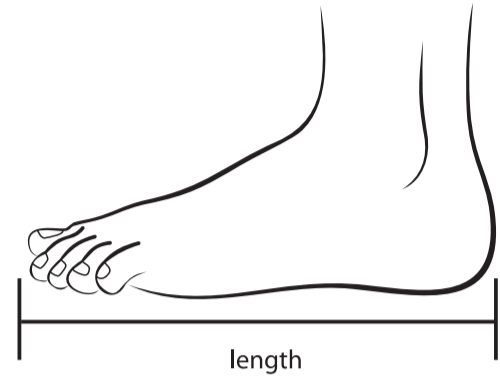

US men SIZE

12
11
10
9
8
7
6
5(23cm)

11½
10½
9½
8½
7½
6½
5½

Put your foot (with socks on) tight up against the wall or a vertical surface and measure the length in cm

EU	JP (CM)	US	UK
47	30	12	11
46½	29.5	11½	10½
46	29	11	10
45	28.5	10½	9½
44½	28	10	9
44	27.5	9½	8½
43	27	9	8
42½	26.5	8½	7½
42	26	8	7
41	25.5	7½	6½
40½	25	7	6
40	24.5	6½	5½
39	24	6	5
38½	23.5	5½	4½
38	23	5	4